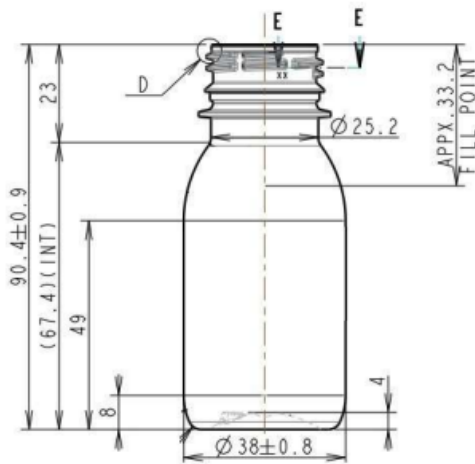

### General info

Item no. (SKU):	<b>LS1010310128</b>
Family / Range:	<b>Beverage Sirop</b>
Capacity:	<b>60ml</b>
Neck:	<b>Short PCO</b>
Weight:	<b>10</b>
Shape:	<b>Round</b>
Material:	<b>PET</b>
Colour:	<b>All Colours Available</b>
Print Areas:	<b>N/A</b>
Country of Origin:	<b>Lithuania</b>

#### Packed in Boxes

Box Dimensions (mm):	<b>594 x 394 x 448</b>
Quantity per box (pcs):	
Boxes per pallet (pcs):	
Quantity per pallet (pcs):	
Net weight (kg):	
Gross weight (kg):	
Pallet height (mm):	<b>2400</b>

#### Packed in PE bags on trays (Half pallet)

Tray dimensions (mm):	<b>1200 x 800 x 50</b>
Quantity per tray (pcs):	<b>1024</b>
Quantity per PE bag (pcs):	<b>128</b>
PE bags per tray (pcs):	<b>8</b>
Trays per pallet (pcs):	<b>7</b>
Quantity per pallet (pcs):	<b>7168</b>
Net weight (kg):	<b>72</b>
Gross weight (kg):	<b>85</b>
Pallet height (mm):	<b>1200</b>